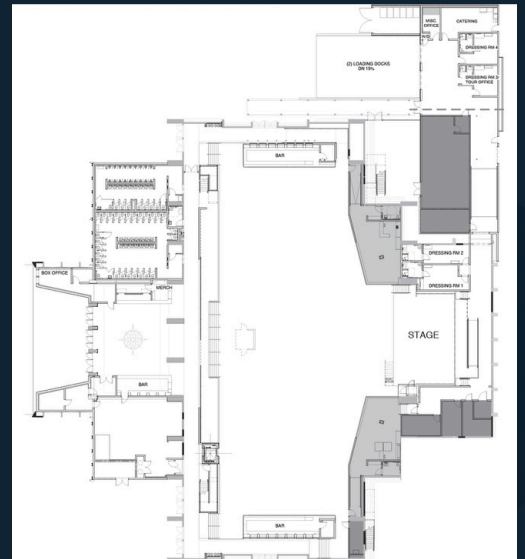

GROUND FLOOR